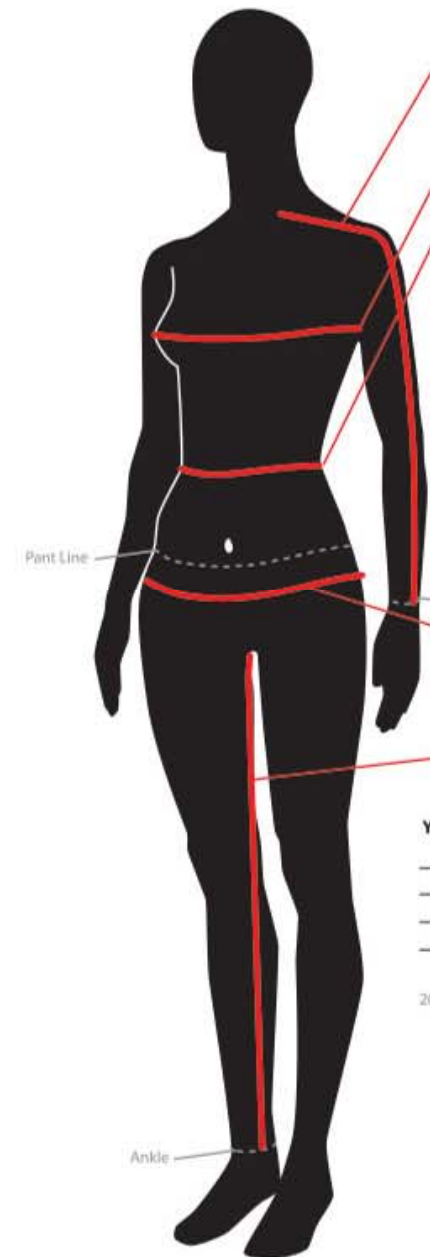

WOMEN'S RACEWEAR FIT GUIDE

WOMEN'S AND YOUTH JERSEYS

Sleeve- Measure from the center of the spine at the base of the neck, around the shoulder, over the elbow and down to the wrist.

Bust- Measure around the fullest part of the bust.

Waist- Measure around the narrowest part of the waist

YOUTH			ADULT			
SIZE	SLEEVE	WAIST	SIZE	SLEEVE	BUST	WAIST
YS	20"-21"	20"-22"	XS	28"	32"	23.5"-24.5"
YM	22"-23"	24"-26"	S	29"	35"	25.5"-26.5"
YL	24"-26"	28"-30"	M	30"	38"	27.5"-28.5"
			L	31"	41"	30"-31.5"
			X	32"	44"	33"-35"
			2X	33"	48"	37"

Youth sizing above is same as men's youth sizing.