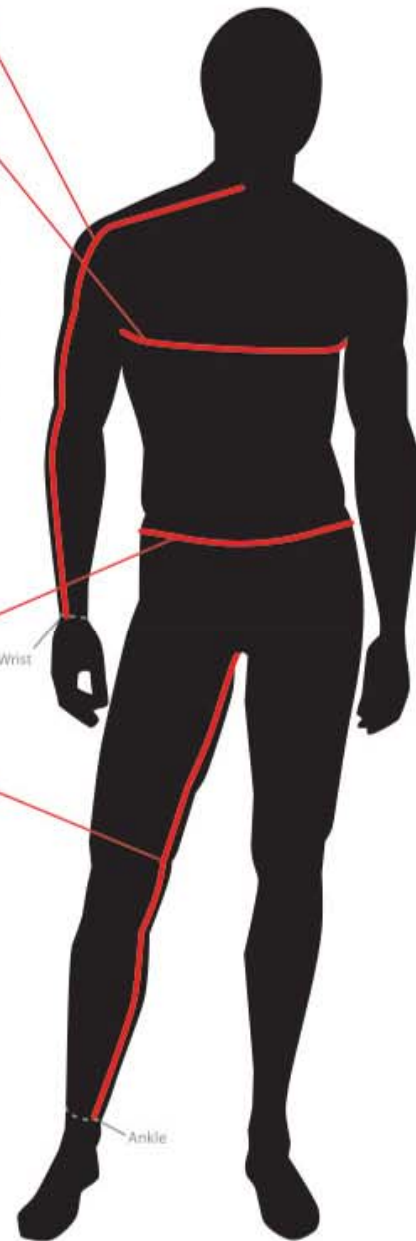

# MEN'S RACEWEAR FIT GUIDE

## MEN'S AND YOUTH JERSEYS

**Sleeve**- Measure from the center of the spine at the base of the neck, around the shoulder, over the elbow and down to the wrist.

**Chest**- Measure around the broadest part of the chest, 1-2 inches below the armpits

YOUTH			ADULT		
SIZE	SLEEVE	CHEST	SIZE	SLEEVE	CHEST
YS	20"-21"	20"-22"	S	31"-32"	34"-35"
YM	22"-23"	24"-26"	M	32"-33"	36"-38"
YL	24"-26"	28"-30"	L	33"-34"	40"-42"
YXL	27"-30"	32"-33"	X	34"-35"	44"-46"
			2X	37"	48"-50"
			3X	38"	52"-54"
			4X	38"	56"-58"
			5X	38"	60"-62"

## MEN'S AND YOUTH RACE PANTS

**Waist**- Measure about 1" below the pelvis bone.

**Inseam**- Measurement is actual pant inseam.

YOUTH				ADULT			
SIZE	WAIST	IN-BOOT INSEAM	OVER-BOOT INSEAM	SIZE	WAIST	IN-BOOT INSEAM	OVER-BOOT INSEAM
18	18.5"-20"	19.5"	22.5"	28short*	28.5"-30"	24"	
20	20.5"-22"	21"	23.5"	28	28.5"-30"	26"	31"
22	22.5"-24"	22"	24"	30	30.5"-32"	27.5"	31.5"
24	24.5"-26"	24"	25"	32	32.5"-34"	28"	32"
26	26.5"-28"	26"	26"	34	34.5"-36"	29"	33"
				36	36.5"-38"	30"	34"
				38	38.5"-40"	30"	34"
				40	40.5"-42"	30"	34"
				42	42.5"-44"	30"	34"
				44	44.5"-46"	30"	34"
				46	46.5"-48"	30"	34"
				48	48.5"-50"	30"	34"